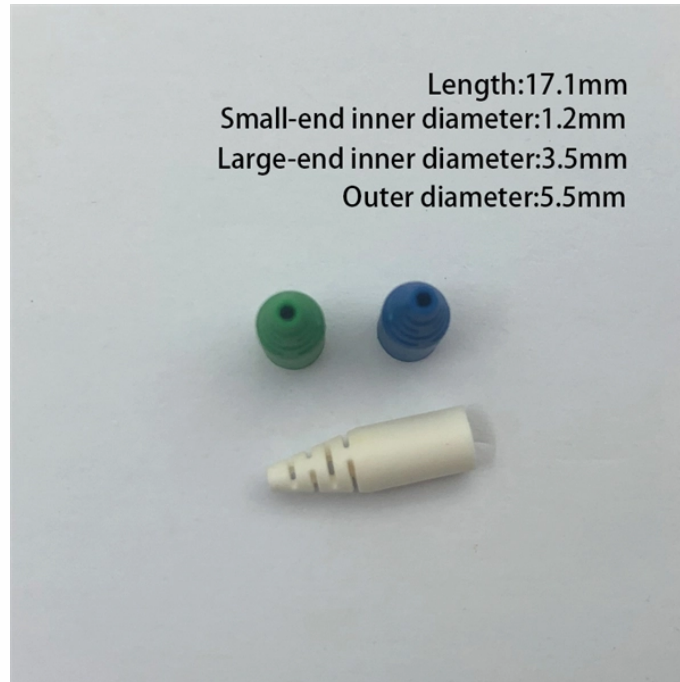

Cable tray elbow 750