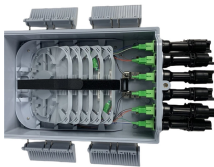

Cable tray flat joint

Cable tray flat joint

r-Duty Splice Plate allows cost-efficient expansion by reducing the need for structural supports. It can also be used for sturdy mid-span splicing. Engineers, end users and contractors of installation ...

Durable aluminum cover joint strip for I-BEAM ladder cable trays. Lightweight, corrosion resistant, and easy to install.

Please click the appropriate link below to view the catalog section as a PDF.

The Vantrunk Heavy Duty Return Flange cable tray flat bar coupler is the standard means of connecting straight lengths of cable tray and is available in the full range of sidewall heights to match that of the ...

TechLine Mfg. provides Flat Bar Fittings for smooth cable and tubing routing in aluminum, stainless steel, or galvanized finishes. Contact us today for your solution!

Fast installation with dependable support. Everything you need to build a cable management system, including Cablofil wire mesh cable tray, ladder cable tray, prefab assemblies for brand circuit wiring, ...