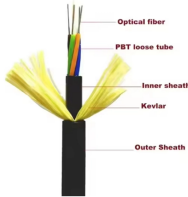

Looking for the best Cable TV, Internet, or Streaming TV service? CableTV helps you compare providers, plans & deals in your zip.