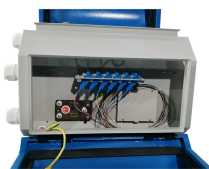

Cable Tray Vertical Inside Bend, H-Style, 30 in Tray Width, 90 deg Angle, 24 in Bend Radius, 6 in Height, Ladder Bottom, Aluminum

The blog discusses various cable tray bend types, emphasizing the suitability of 90-degree downward elbows for compact under-desk installs, explaining benefits like minimal vertical space usage and ...