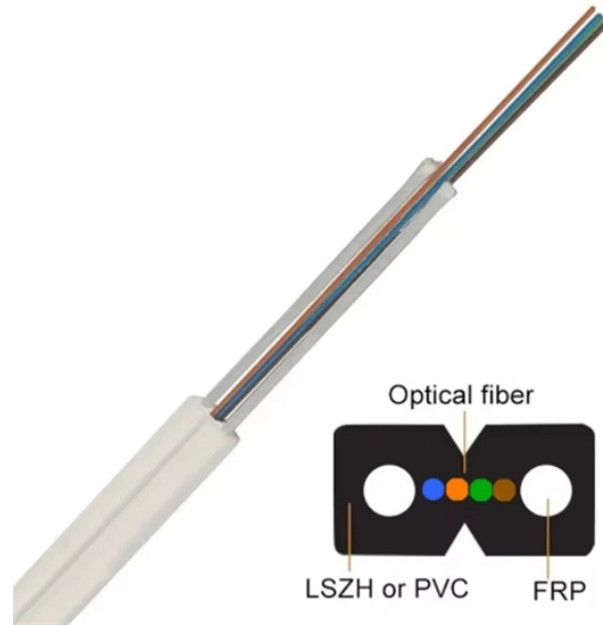

Cable tray iron clamps

Cable tray iron clamps

These tray systems allow excellent ventilation and prevent sagging while routing. They support up to 280 lbs. per foot (based on a tray support, such as hanging clamps or a hanging bar, every 8 feet).

Secures and bonds metal conduit (rigid steel or aluminum, IMC and EMT) to the side rails of steel or aluminum cable trays without drilling or welding the tray Fast installation and low product cost

Conduit Cable Tray Cl Brand Name Tray-Bond; Type Variable Angle; Trade Size 1-1/2 Inch; Conduit Size 1-1/2 Inch (EMT/IMC/Rigid); Material Malleable Iron; Finish Galvanized; Approval UL, ...

Cable Tray Ground Clamp, 6 AWG - 250 MCM, Aluminum With Tin Plating, Stainless Steel Hardware, Suitable for Outdoor Applications With Flange In/Out Cable Tray Design

Mayer is your trusted source for Cable Tray Clamps.

Malleable iron conduit to cable tray swivel clamp. Conduit size 2-1/2 inches - 3 inch.

Applications For Connecting And Grounding Rigid Conduit, IMC Or EMT To Cable trays Material Iron Trade Size 3 Inch Type