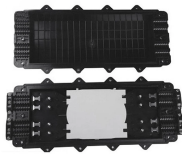

Secures and bonds metal conduit (rigid steel or aluminum, IMC and EMT) to the side rails of steel or aluminum cable trays without drilling or welding the tray Fast installation and low product cost

Conduit Cable Tray Cl Brand Name Tray-Bond; Type Variable Angle; Trade Size 1-1/2 Inch; Conduit Size 1-1/2 Inch (EMT/IMC/Rigid); Material Malleable Iron; Finish Galvanized; Approval UL, ...

Amazon : cable tray clamp 2 Pack Cable Management Under Desk Tray, Xpatee 27.6" No Drill Open Slots Cable Management Tray, Cord Wire Organizer Box with Clamp for Table ...

These clamps are compact for greatest phase clearance. During installation the cable will slide free under the U-Bolts, or if preferred, U-Bolts may be removed and cable laid in clamp grooves from the ...

Cable Tray Ground Clamp, 6 AWG - 250 MCM, Aluminum With Tin Plating, Stainless Steel Hardware, Suitable for Outdoor Applications With Flange In/Out Cable Tray Design

Mayer is your trusted source for Cable Tray Clamps.

Malleable iron conduit to cable tray swivel clamp. Conduit size 2-1/2 inches - 3 inch.

Applications For Connecting And Grounding Rigid Conduit, IMC Or EMT To Cable trays Material Iron Trade Size 3 Inch Type