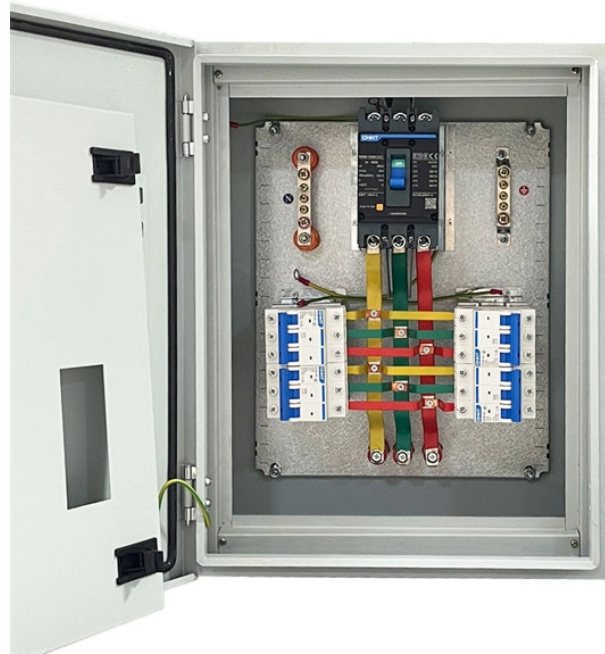

Cable tray network cable connection