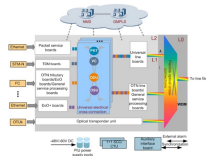

Shop Kwikrail Cable Tray, Vertical Inside Bend Fitting, 6" Height, Aluminum, 9" Rung Spacing, 24" Width, 90-Degree Angle, 12" Radius By B-Line (Eaton) (KR6A09-24-90VI12) At Graybar, Your ...