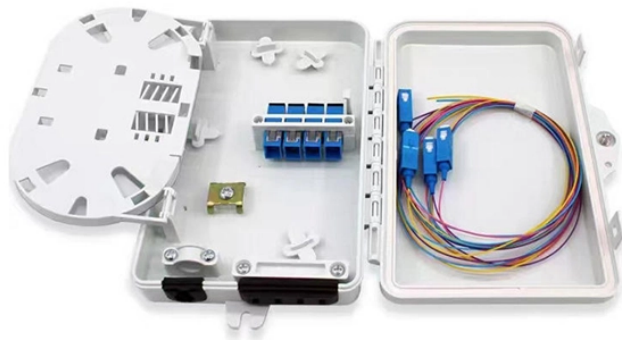

### Overview

Click on any of the links below to download Tender Documents. The Central Electricity Board (CEB) is a parastatal body wholly owned by the Government of Mauritius and operating under the aegis of the Ministry of Energy and Public Utilities. is accredited to provide cable installation services for Low-voltage and High-voltage (HV & LV) cabling of up to 66kV. Our main clients being the Central Electricity Board (CEB). We take care of the supply, installation and maintenance of power transmission cables both overhead and. Why Cable Trays Matter in Thermal Plants?

Global Tenders is the biggest and best website for Mauritius Electrical tenders and government contracts. The contracts are uploaded from all public and private sources covering over ...

Which type of cable tray is best suited for thermal power plants? Ladder trays are best for main power routes, supported by perforated and wire mesh trays in specific areas.