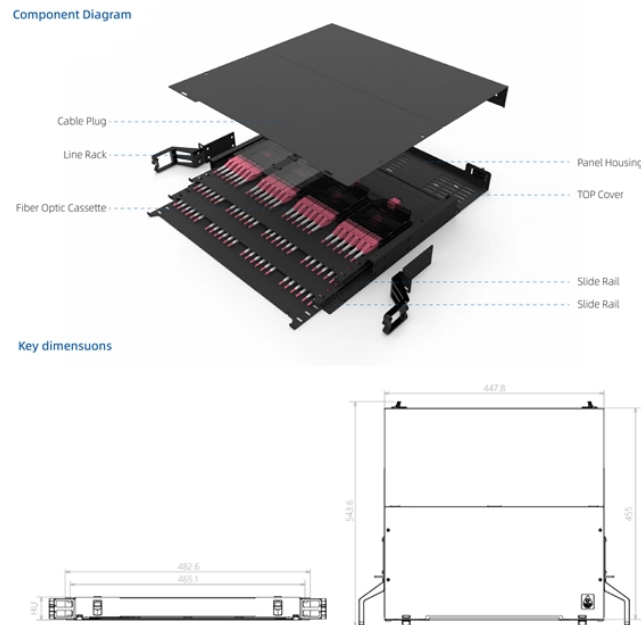

# Cable tray quota loss

## Overview

Calculate cable tray sizing and fill capacity based on tray dimensions, cable diameter, number of cables, and maximum fill percentage per electrical code. Determine whether cables fit within safe fill limits. Cable tray types, fill rules for single-conductor and multiconductor cables, ampacity derating, separation requirements, and when to use tray vs conduit. Cable management is the unsung hero of modern infrastructure. Whether you are running heavy copper for a UPS Backup System or delicate fiber optics for a CCTV Security Network, the physical. Calculate cable tray fill ratio, weight loading, and derating factors for multi-standard compliance. Open the full calculator for the best experience.

Cable capacity in a tray is calculated by determining the maximum allowable fill area (e.g., 40% of the tray's total area for power cables) and confirming that the total cross-sectional area of all cables does ...