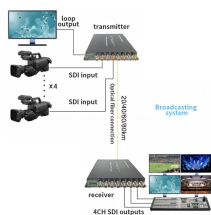

## Cable tray right-angle interface

Hubbell's NEXTFRAME® Ladder Tray is the effective and widely used cable runway that supports and delivers bundles of cable between cabinets, racks, and closets, along walls, and suspended from ...

Eagle Basket is a welded wire mesh cable management system offering zero hardware connection of straight lengths. The 2" x 4" mesh allows for continuous ...

TechLine Mfg.'s Channel, Angle and Flatbar Fittings efficiently and effectively connect all of our tray products, providing smooth transitions between components to deliver tubing or cable throughout ...