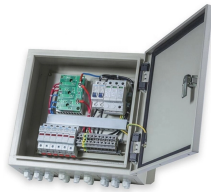

Shop Our Inventory Of Cable Tray Fittings Online. Graybar Is Your Trusted Distributor For Cable Tray And Fittings.