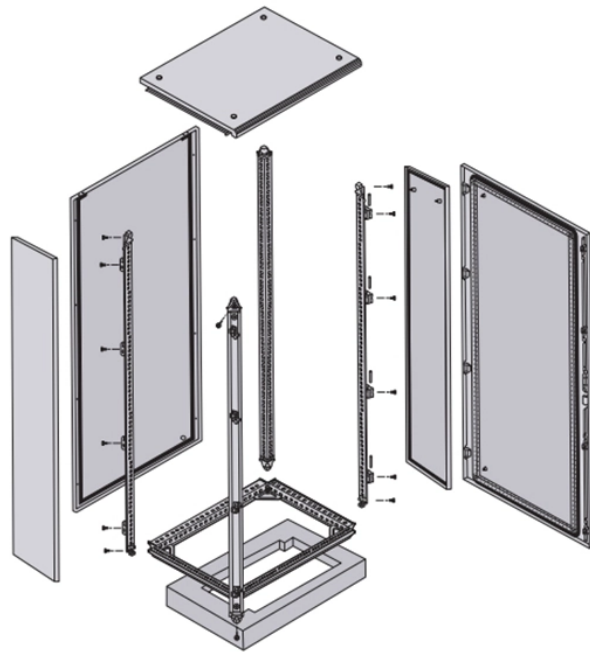

Cable tray single-sided tee positioning diagram

Cable tray single-sided tee positioning diagram

Some applications may require the cable tray to support the weight of a single, dead object in addition to the cable loads. Specifications typically require this to be applied at the midpoint of the span between ...

Download a comprehensive set of Cable Tray Installation CAD Blocks in DWG format, ideal for electrical engineers, MEP designers, and industrial layout planners.

Pay one low price for 300 Mbps WiFi with equipment and unlimited data. Plus, a line of Xfinity Mobile included for 1 year. And get a \$100 Amazon Gift Card. Online only, ends 5/18. Offer ends 5/18. ...

NEMA VE 2-2018 Cable Tray Installation Guidelines. Learn best practices for cable tray installation, support, and accessories.

essories for floor, wall and ceiling mounting The mesh cable trays can be mounted directly on the floor, wall.

One industry standard that is strongly recommended is that only one cable tray splice be placed between support spans and, for long span trays, that they ideally be place at 1/4-span.

When fitting cable trays and their accessories, the products are cut on site to create changes of direction, adjust sections, etc. Damage can also occur during handling; as a result, both the ...