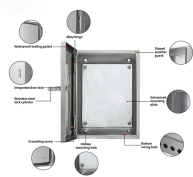

Cable tray square steel icon

Cable tray square steel icon

Cable Tray png images Circuit breaker Polyphase system Electricity Electrical Switches Cable tray, circuit breaker, electronic Device, electricity, electric Current png

Download the most popular free Cable tray vectors from Freepik. Explore AI-generated vectors and stock vectors, and take your projects to the next level with high-quality assets!

Free Cable tray icons in PNG and SVG format to download. Explore our exclusive collection of Cable tray icons. You can copy or edit them online too!

Industrial cable tray icon featuring organized power connections and wiring routes, symbolizing electrical infrastructure management, secure cable distribution, and facility system integration.

Download Static and animated Cable tray vector icons and logos for free in PNG, SVG, GIF.

The Cable Tray icon is a outlined style icon in the Construction category, part of the Electrical & Wiring icon pack. Featuring clean lines and transparent fills, making it especially suited for light-weight UI ...