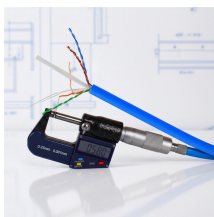

Find your cable tray support easily amongst the 28 products from the leading brands (Ebo Systems, Electric Power Engineering, VALDINOX, ...) on DirectIndustry, the industry specialist for your ...