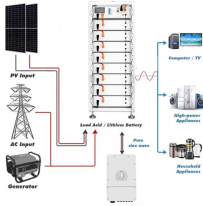

These are the most corrosion-resistant tray systems we offer for routing cable and hose in configurations such as curves, slopes, and tees. Cut, bend, and connect the wire mesh trays.