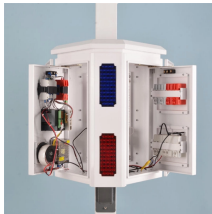

## Cable tray tilted to the right at 45 degrees

45 degree aluminum channel bend fitting for cable trays, supports smooth cable routing and flexible installation.

HellermannTytonGÇÖs low voltage raceway (TSR) is a one piece, non-metallic, adhesive backed, latching raceway designed to aesthetically organize and route communications wires, including high ...

Designed to meet the demands of all types of installations and environments.

The document provides instructions for forming various bends and joints in electrical trunking and cable trays. It describes: 1) How to mark and cut a right-angle ...

This copper-free aluminum cable tray vertical bend-out provides a 45-degree change in direction for cable runs. It features a ventilated design, a 610mm radius, a 300mm width, and 178mm side rails, ...

The Ladder Tray features light, rugged, tubular steel construction. It is designed for mechanical support and strain relief in long runs of cable and creates a smooth gradual bend for cable. Rail and stringer ...