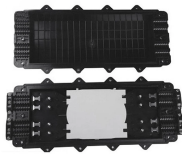

The L-com LC-CWB450 triangle wall bracket offers a perfect way for mounting and securing the wire mesh cable tray to the wall. The electro zinc-plated wire mesh cable tray triangle wall bracket is an ...