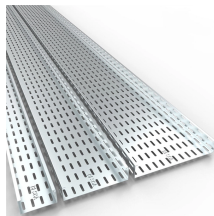

Cable tray triangle

Cable tray triangle

Discover Middle Atlantic CLB-TSB-W24 tray shelf bracket-24" width secures cables under trays for tidy AV setups. [Learn more.](#)

Wire mesh cable tray includes indoor and outdoor use widely used in installation cable in different telecommunication houses, electricity units and engineering project. It is available in a variety of ...

Wall Triangle Bracket, 12" Wide, Material: Steel, Finish: Black Powder Coat. Includes: (2) J-Bolts & Hardware.

The electro zinc-plated wire mesh cable tray triangle wall bracket is an ideal ...

The Triangle wall bracket provides a great way to mount and secure the wire mesh cable tray to the wall. This wire mesh cable tray Triangle wall bracket is constructed of durable, weather ...

Shop Cable Tray Fitting, Triangle Wall Support Bracket, Steel, 26.25 X 20.5 X 2 In, 20.5 In. H, 2 In L, 1 Per Package Pk By Middle Atlantic Products (CLB-TSB-W24) At Graybar, Your Trusted Resource ...

The electro zinc-plated wire mesh cable tray triangle wall bracket is an ideal solution for neatly routing and organizing cables. Its design is available with many accessories to help fit your installation needs.