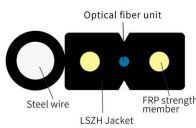

Cable tray upper right bend

Cable tray upper right bend

Choosing the right cable tray type is essential and is usually specified by an engineer or project designer. The selection depends on several factors such as the number of cables, cable weight, ...

The Ladder Tray features light, rugged, tubular steel construction. It is designed for mechanical support and strain relief in long runs of cable and creates a smooth gradual bend for cable. Rail and stringer ...

A cable tray bend is a connecting element used at points where the cable tray changes direction. It ensures that the cable trays smoothly change face at corners and angled turns along the cable route.