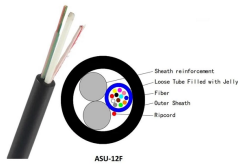

Cable tray upper right bend

Cable tray upper right bend

Choosing the right cable tray type is essential and is usually specified by an engineer or project designer. The selection depends on several factors such as the number of cables, cable weight, ...

Chalfant Ladder Cable Tray Systems are ideal for indoor and outdoor cable management. They provide reliability, ease of installation, and cost savings both initially and long term.

Fast installation with dependable support. Everything you need to build a cable management system, including Cablofil wire mesh cable tray, ladder cable tray, prefab assemblies for brand circuit wiring, ...

The Ladder Tray features light, rugged, tubular steel construction. It is designed for mechanical support and strain relief in long runs of cable and creates a smooth gradual bend for cable. Rail and stringer ...

A cable tray bend is a connecting element used at points where the cable tray changes direction. It ensures that the cable trays smoothly change face at corners and angled turns along the cable route.