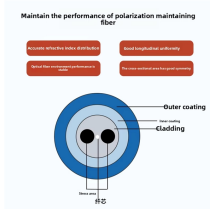

Pay your bill, find free WiFi, check your email, set up your voicemail, program your DVR and more!

Learn about cable tray width dimensions and specifications as per NEC standards. Understand types, sizes, materials, and installation guidelines for safe and efficient wiring systems. Cable tray systems ...