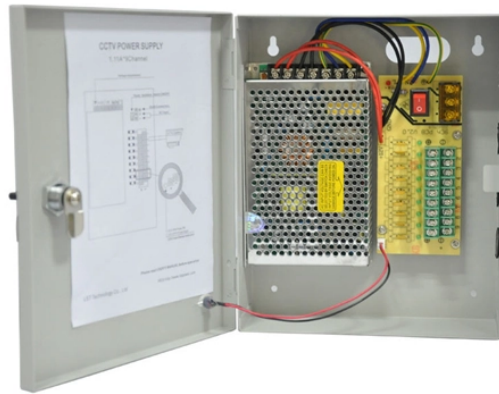

Cable trays connect to distribution boxes across floors

Cable trays connect to distribution boxes across floors

Create organized cable channels with Cable Tray Dividers without having to use tie wrap to keep them together. This greatly reduces the time spent replacing, moving or adding new cables and lowers the ...

Cable trays keep wires in place while allowing air flow in raised access floor systems. Our system installs in seconds without tools. Ideal for data centers.

With under-carpet and over-floor installation options, these raceways provide the adaptable power access you need without sacrificing the aesthetic of your commercial space.

What is Underfloor Cable Tray? An underfloor cable tray is a support system installed beneath the floor. It organizes and protects cables in a hidden space. You typically find it in buildings ...

Ideal for general office environments, trading floors and command and control centers, Snake Bus brings the next level of power distribution efficiency to ...

Power distribution solutions by Snake Tray are expertly designed to efficiently distribute power, data and air under access floors, on walls and overhead.

Cable floor trunking is designed for distributing power, data, and communications services across open-plan spaces where access is needed from beneath the floor.