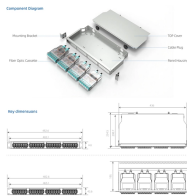

Cope 45 degree swage ladder tray elbow saves space in tight cable tray installations.

Several runs of cable trays can be stacked above one another, thereby accommodating more cables in lesser space. The system can be so designed that a fewer number of supports are required hence ...

NEMA VE 1-2017 Specifies requirements for metal cable trays and associated fittings designed for use in accordance with the rules of Canadian Electrical Code, Part I and the National Electrical Code®

It applies to cable trays made of steel, stainless steel, aluminum, or other metallic materials. The standard ensures these systems can handle the physical and electrical loads they're ...

Those two sections will tell him how to handle tray fill calculations and ampacity rating for cables 2000V or less, regardless of the composition of cable sizes that are in the tray.

Tables list standard sizes and specifications for straight and bent cable trays, including width, height, thickness, materials, and finishes. Drawings show different bent cable tray types like 90 degree and ...