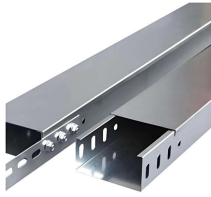

Cable trays and baskets are designed to help support and route cable bundles in an organized manner along ceilings or walls. Shop for cable tray systems now.

Shop Our Inventory Of Cable Tray Online. Graybar Is Your Trusted Distributor For Cable Tray And Fittings.

From heavy power cable pathways on oil drilling platforms to data center cabling, explore the cable tray that's strong yet easy to install. Fast installation with dependable support.

Discover cable management solutions featuring steel construction and durable finishes. Organize your network, power, and data cables efficiently.