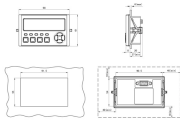

Learn how to choose the best cable tray system for your needs. Explore types, materials, installation tips, and NEC compliance in this expert guide.