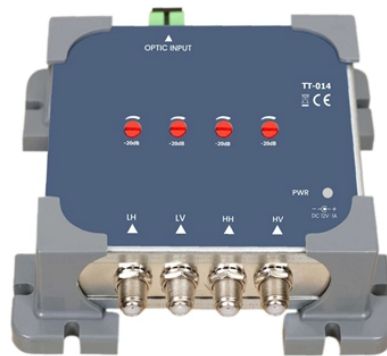

# Cameroon Fiber Optic Distribution Box 8-core Commissioning

## Overview

Ideal for last mile FTTH deployments, this versatile 8 core fiber distribution box is perfectly suited for small-scale installations in apartments, residential, or commercial buildings, enhancing floor distribution efficiency. ROOT IT is an established Infrastructure and Telecommunication services provider specialized in designing, implementing and maintaining network infrastructure. We build quality infrastructure using the best available technology to ensure that what we do meets or exceeds the highest standards. ROOT. The 8 port Fiber Distribution Box is sturdy in structure, lightweight in size, and easy to install. It can be installed on walls or utility poles, and its waterproof cover ensures maximum moisture protection, ensuring optimal performance in any weather conditions. This wall mounted patch panel is easy to operate for fiber optical applications.

## Cameroon Fiber Optic Distribution Box 8-core Commissioning

8 Core Fiber Optic Distribution Box. Dawnergy's fiber optic distribution boxes are widely used as a termination point for the feeder cable to connect with the drop cable in the FTTx communication ...

Optical Distribution Box 8 (ODB-8): This light and compact wall mountable box terminates up to four fibers. It is designed to serve as a building entry point for FTTH applications but is also a perfect ...