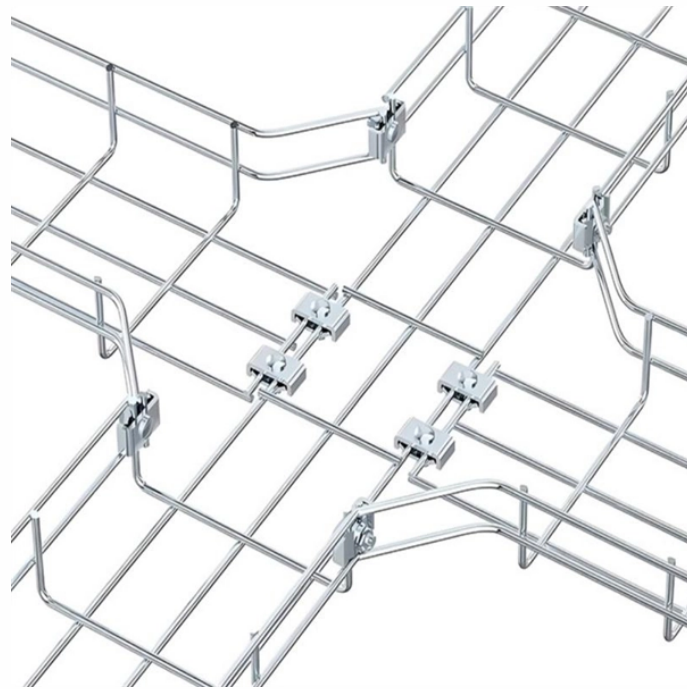

Cameroonian construction site electrical distribution box manufacturer

Overview

Get reliable temporary power distribution and construction lighting solutions for your worksite needs with our portable power boxes, panels, and LED work lights. They ensure the safe supply of electricity to machinery, power tools, and auxiliary installations, while being adapted. This supplier is a manufacturer and trader, offering quality control services and having capabilities for full customization, design customization, and sample customization. Last updated May 2026 We found 33 listings in Cameroon Opposite Grande cheferie simbok Yaounde, Cameroon GOLF BASTOS BP 6108, Yaounde, Cameroon Unlock the full database with advanced filters and visible emails inside Data Hub — Free.