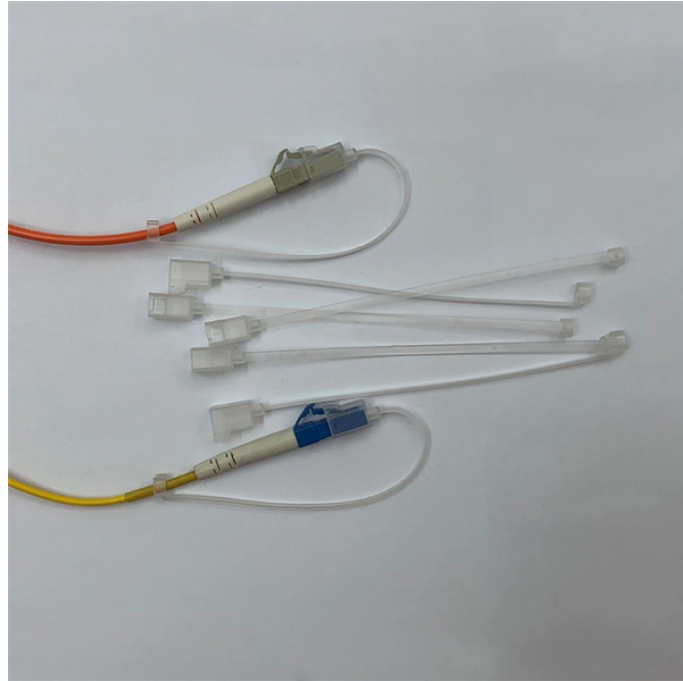

Can a switch be installed in a distribution box

Can a switch be installed in a distribution box

Inside the enclosure, you'll find the bus, switches, protective devices, and sometimes metering equipment. Since the sides are made from bolted panels, metal-enclosed switchgear are ...

Master the theory and practical steps for wiring a light switch and an always-hot outlet safely in a single electrical box.

The electrical components, instruments, switches and circuits of the distribution box shall be arranged in order, firmly installed and easy to operate; The cabinet (box) should be free of dust, water and debris.

Understanding the key components of a distribution box helps you make informed decisions about installation and maintenance. Each element plays a specific role in ensuring safe ...

All underground duct banks shall be designed, configured and installed to eliminate standing water, directing drainage to manholes, pull boxes, switch vaults, etc.