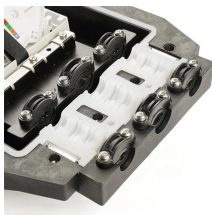

Installation Guidelines The Cable Tray Institute is making available the current edition of this practical guide for the proper installation of aluminum or steel cable tray systems. These guidelines will be ...

Our wind certification report provides you with list of acceptable B-Line series cable tray supports, fittings and covers based off of the environmental conditions, cable loading, and type of cable tray in your ...