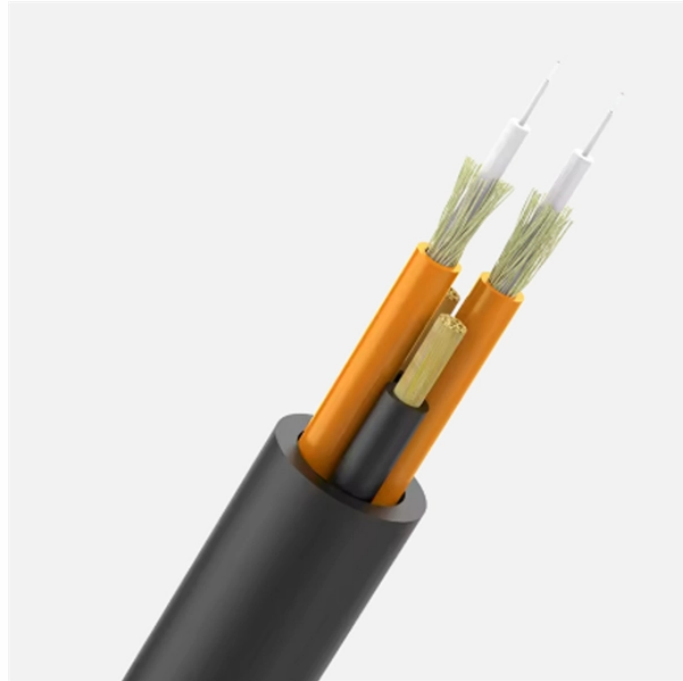

Carbon Fiber Tail Box Mat Brands

Carbon Fiber Tail Box Mat Brands

All-weather mats for Cars, Trucks & SUVs—including Custom floor liners, trunk mats, and bed mats. Engineered for a glove-like fit, made with eco-friendly materials, and backed by a Lifetime Warranty.