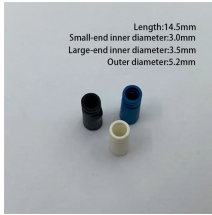

This production line is equipment for production of distribution boxes. The strip coil to be processed is manually placed on the uncoiler, and then corrected and tensioned.

Choose from our selection of power distribution boxes in a wide range of styles and sizes. Same and Next Day Delivery.