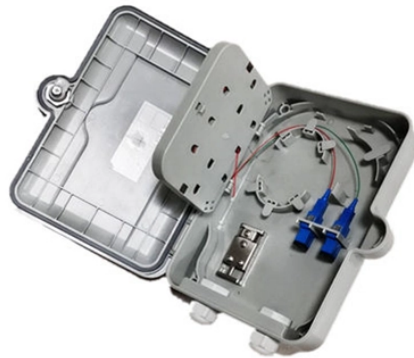

## Category 6a network patch panel

Discrete Distribution Module Panel Thermoplastic and Steel Black 24-Port Cat 5e/Cat 6/Cat 6a 1U Loaded 19 in. Rack Mount

Find the networking patch panels you need from Cable Matters! Check our big inventory, including [UL Listed] Rackmount or Wallmount 12-Port Cat6 RJ45 Patch Panel.

Upgrade your network performance with our expert guide to the best Cat6 patch panels for structured home wiring. Explore top-rated options and optimize today.

This patch panel is perfect for use with Cat6A shielded cabling, which is specifically designed to eliminate EMI and crosstalk ensuring peak performance and data integrity.

Patch Panels CAT6a are designed to accommodate high speed, high density applications where networking space is at premium quality. Our CAT6a Patch Panels are manufactured with metallic ...

OCC's Category 6A Patch Panels offer a high-density solution for 10GBASE-T Ethernet applications. Our unshielded and shielded Cat 6A patch panels present a product solution that exceeds TIA ...

Boost your network's speed and performance with ICC's 24-Port CAT6A Patch Panel, designed for 10 Gigabit Ethernet applications. Constructed from durable 16-gauge cold-rolled steel, this patch panel ...