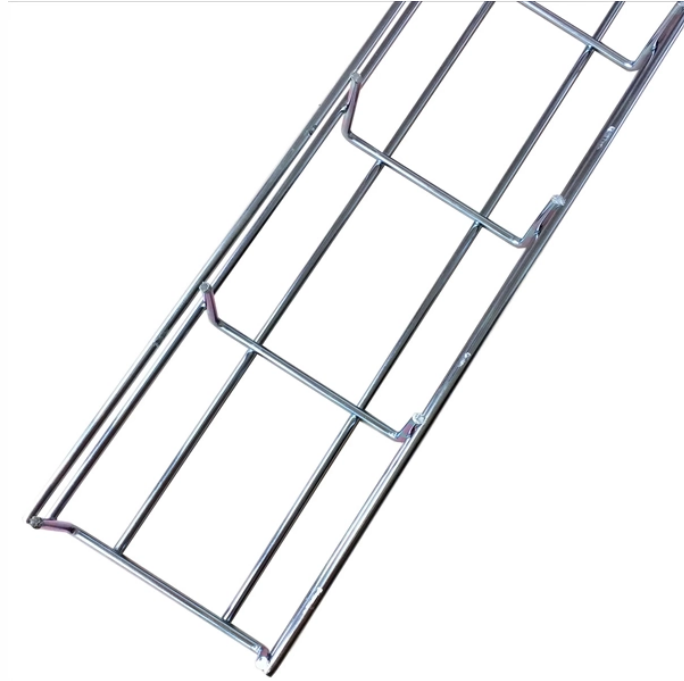

## Central Asia 8-port terminal box

8 port fiber optic termination box includes ABS type fiber splitter distribution box and wall mountable metallic fiber terminal box. 8 port fiber splitter distribution boxes are designed to work with 1:4, 1:8 ...

With eight designated ports, these boxes provide scalability and efficient organization for both fibre optic and copper-based networks. They serve as critical junction points in telecommunications, data ...

8-Port 16-Core LC Fully Loaded Fiber Terminal Box | Metal Optical Distribution Box

This compact 8 port ftth distribution box is designed to connect feeder cables to subscriber drop cables for FTTH last-mile fiber connectivity. It integrates fiber splicing, optical signal splitting, termination, ...

Suitable for wall mounted in siloof building corridor2.Small size,light weight,high capacity,easy to splice and installation3 pport through connection style4.Preinstalled one pc of 24 fibers splice tray ...