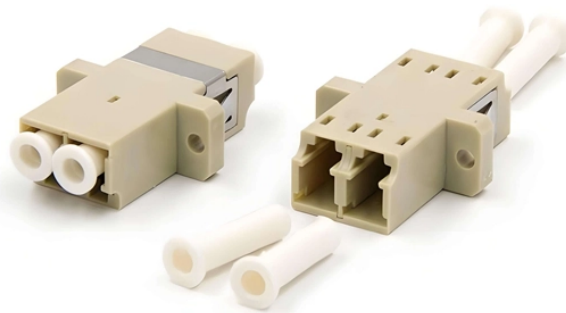

Central Asia Spectrometer 1 to 2

Overview

In this paper, we present the experimental use of an unmanned aerial vehicle (UAV) equipped with gamma spectrometry systems as a novel tool for mapping, assessing, and monitoring radioactivity at sites affected by uranium mining and processing and other activities related to enhanced. In this paper, we present the experimental use of an unmanned aerial vehicle (UAV) equipped with gamma spectrometry systems as a novel tool for mapping, assessing, and monitoring radioactivity at sites affected by uranium mining and processing and other activities related to enhanced. Introducing the Prometheus Viewfinder Spectrometer, our brand new flagship for ultimate display measurements. Admesy's spectroradiometer with an integrated viewfinder is the true all-in-one display measurement solution. 2°. Pandora, one of Fiducial Reference Measurements (FRM), is a compact, modestly priced sun/sky/lunar passive UV/VIS grating spectrometer. The PAN is a new network of ground-based remote sensing instruments dedicated to validate the scientific products of GEMS as well as low Earth orbit (LEO). In order to enhance the capability of monitoring and predicting air quality and climate change over East and Southeast Asia, the National Institute of Environmental

Admesy's spectroradiometer with an integrated viewfinder is the true all-in-one display measurement solution. The electronic viewfinder allows quick and precise alignment of the 1.2° measurement spot ...