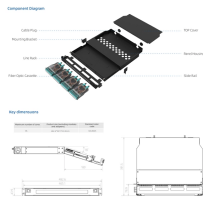

Central Asia Trapezoidal Cable Tray Wholesale Manufacturer

As the reliable cable tray manufacturer and supplier, Shandong Jinheng Electric Co., Ltd (JLH Electric or JLH Cable Tray) has been dedicated to supplying complete line of cable tray solution ...