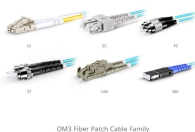

MECCANIXITY 5 Pcs 1 Way Ceramics Terminal Blocks, 60A 110V-600V High Temp Porcelain Ceramic Electrical Connectors with Brass Conductors 32x20x28 mm for Electric Wire Cable