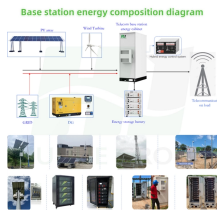

90° flat elbow. Available for purchase in a full composite system. Customised fitting dimensions are available upon request. Standard cable tray fitting fabricated using stainless steel (SS) angle plates ...