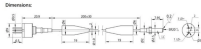

Cable Tray, Divider Strip, 2 Inch, COT30, For cable separation within a single tray.

Contact Us

For more information, pricing, or custom data center solutions, please contact us:

Website: <https://yoahorroenergia.es>

Email: hello@yoahorroenergia.es

Phone: +233 54 318 7269

Address: Plot 28, Spintex Road, Accra, Greater Accra, Ghana

This document is for informational purposes only. Specifications subject to change without notice.