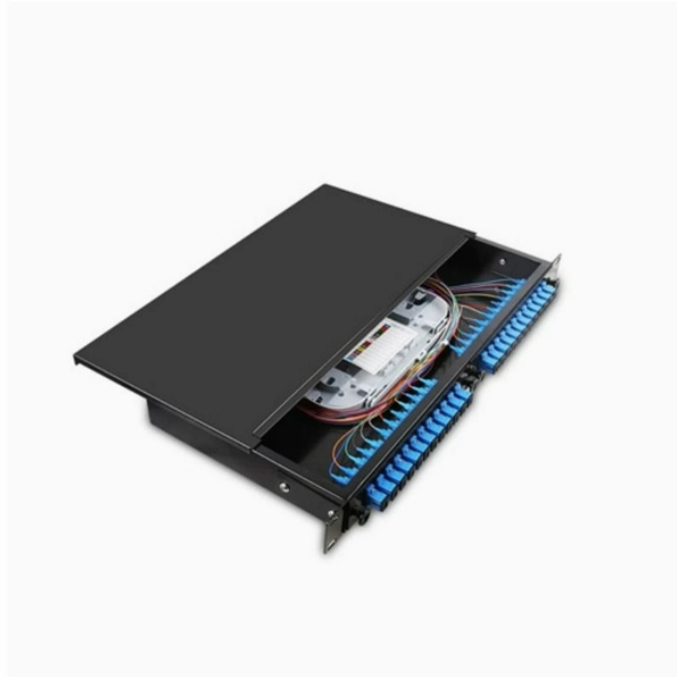

Channel steel brackets support cable trays

Channel steel brackets support cable trays

These special heavy duty tray hold down cable tray clamps and expansion guides are ideal for fastening tray to C-Channels and beams, such as those found on bridges. They are easy to install and reduce ...

Product Description This versatile 18-inch cable tray bracket is designed for seamless integration with Unistrut and B-Line channel systems, offering a robust mounting solution for cable management ...

Cable Support Systems are well designed to provide necessary support for cable trays, cable ladders and trunkings. Cable supports are manufactured according to common standards from high quality ...

Looking for a dependable solution to support your cable tray system? Look no further than our unistrut channel cable tray support. Designed to provide maximum stability and strength, it ...

Our Snap Track single hanger brackets & channel hangers are used for overhead or beam mounting when installed with a beam clamp. Contact us!

4 inch universal wall bracket Patented FAS style attachment secures tray without nuts and bolts For wiremesh tray installations onto walls or channel framing Pre-Galvanized finish is for indoor use