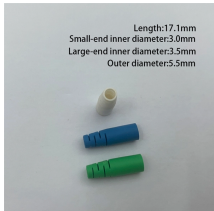

If you are looking, then in this article, you will get the list of top lighting switch and electrical socket manufacturers in China. Wenzhou UYEE-LZZS has been engaged in the switch ...