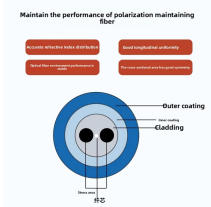

A circuit breaker box (also known as a load center) is the component of a residential or commercial electricity supply system that distributes electrical power into subsidiary (branch) circuits while also ...