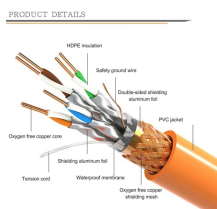

The HPE Networking Comware Switch Series 12900E is a next-generation modular data center core switch designed to support virtualized data centers and the evolving needs of private and public ...