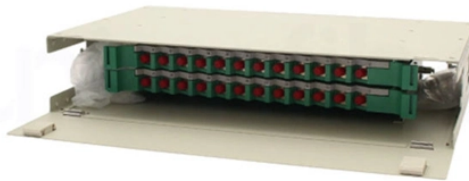

Color Standard for Temporary Distribution Boxes

Overview

The IEC 60446 standard, “Basic and Safety Principles for Man-Machine Interface, Marking, and Identification,” establishes global guidelines for identifying electrical equipment terminals, conductors, and wiring colors. The Standard Doghouse provides compact portable power distribution for entertainment, event, and temporary power applications. It features a polycarbonate enclosure, one 20A twist-lock NEMA L21-20 inlet, and one 20A twist-lock NEMA L21-20 pass-thru receptacle. In addition, it includes three NEMA. ipment is used. Engineered utilizing the latest in GFCI technology, Southwire's iconic yellow temporary power boxes have been providing contractors, electricians, and. In this blog post, you'll get actionable tips on how to ensure compliance with NEC (National Electric Code) and OSHA (Occupational Safety and Health Administration) standards. The provisions of this paragraph do not apply to conductors which form an integral part of equipment such as motors, controllers, motor control centers and like equipment. However, exposure to weather, frequent relocation, rough use and other conditions not normally encountered with conventional wiring systems necessitate special consideration not require in other applications or in

The Standard Doghouse provides compact portable power distribution for entertainment, event, and temporary power applications. It features a polycarbonate enclosure, one 20A twist-lock NEMA L21 ...

Color coding of Customer's service conductors must be as follows in Table 1.3.7. [Phase arrangement shall be (A), (B), (C), front to back, top to bottom, or left to right, as viewed from the front of the ...