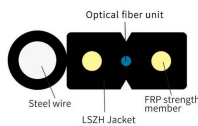

GAIN AN IN - DEPTH UNDERSTANDING OF

- ① LED DISPLAY PANEL
- ② PROTECTOR OPERATION BUTTONS
- ③ NEUTRAL WIRE OUTPUT TERMINAL
- ④ LIVE WIRE OUTPUT TERMINAL
- ⑤ WORKING CURRENT AND VOLTAGE INSTRUCTIONS
- ⑥ FLAME - RETARDANT SHELL

What is a Spectrophotometer / Color Spectro? A spectrophotometer is a color measurement device used to capture and evaluate color.

Since human color perception is influenced by various subjective factors, spectrophotometers are ideal for ensuring accurate color communication and color quality control in an industrial setting.

Learn all about the principles, structures, and features of eight sensor types according to their detection principles.

Different types of spectrophotometers exist, each with distinct functions and ideal applications, including color spectrophotometers that help ensure color and appearance quality and ...

This precise, objective measurement of color allows spectrophotometers to detect subtle color differences that the human eye might miss, making them invaluable tools in industries where ...

While the concept of color relates to our sense of sight, it usually isn't perceived accurately with our eyes alone. To help us overcome the limitations of our naked eye, we rely on ...