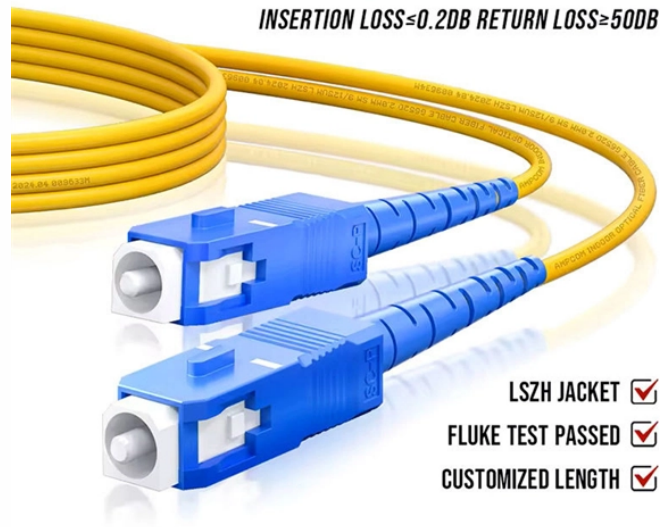

Color sensor and spectrophotometry

Color sensor and spectrophotometry

Learn how color sensors work, their types, working principles, and applications in devices like colorimeters, industrial automation, and consumer electronics.

The emitted light beam makes the object (and its color) provide a reflecting light that serves as an input for the color sensor (also known as a spectrophotometer).

A color spectrophotometer is referred to as an optical instrument that is utilized for measuring the intensity of light at various wavelength's, which gives a look into how a sample's ...

GAIN AN IN - DEPTH UNDERSTANDING OF

- ① LED DISPLAY PANEL
- ② PROTECTOR OPERATION BUTTONS
- ③ NEUTRAL WIRE OUTPUT TERMINAL
- ④ LIVE WIRE OUTPUT TERMINAL
- ⑤ WORKING CURRENT AND VOLTAGE INSTRUCTIONS
- ⑥ FLAME - RETARDANT SHELL