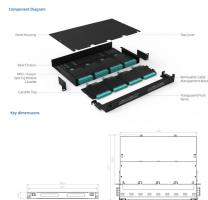

Many electrical systems employ cable trays. They route cables safely & efficiently. NEC defines minimum cable tray size & electrical installation specifications. These guidelines protect ...

MP Husky's cable tray selector for choosing the correct tray type (ladder, solid bottom, perforated, wire mesh) and size based on load, cable type and installation requirements.