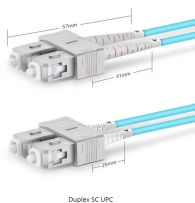

## Communication Connector Box Disc Ring

1-16 of over 10,000 results for "ring wire connectors" Results Check each product page for other buying options.

ROTOCON rotating electrical connectors are high-performing slip ring alternatives with zero-noise and maintenance-free operation for industrial environments.

Leviton Rings and Brackets are designed for rapid deployment in tight spaces where access is limited.

Bridgeport Distribution Rings are sturdy aluminum rings designed to support multiple cable runs on walls, ceilings, communication boards or racks, in horizontal or vertical orientations. Built to the high ...

These single conductor connectors are crimped onto a wire and mate with a stud or tab of a predefined size to make a secure connection. They are available in a variety of different wire gauges with ...