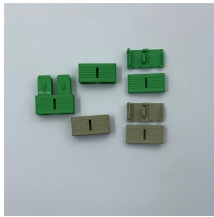

LANshack offers top of the line fiber optic connectivity products such as termination enclosures and adapter panels. Shop online now!