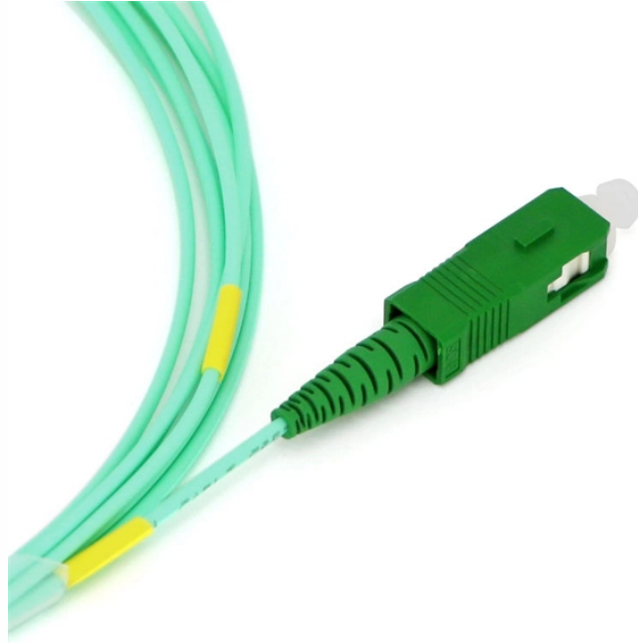

# **Communication Fiber Optic Cable Mounting Board**

## Communication Fiber Optic Cable Mounting Board

Explore CommScope's efficient and scalable fiber splice panels designed for seamless connectivity. Accommodating LC, SC, and MTP/MPO connectors, these panels are ideal for data centers, ...

Vertical Cable is your one-stop shop for bulk cable, fiber optic solutions, patch panels, j-hooks, and structured wiring products.

Protect your fiber optic connections with quality shelves and enclosures.

Specifically designed to connect the pulling rope with a fiber optical cable. They are composed of several jointed rods and two arched rods to facilitate passage on the pulley and two drawback ...