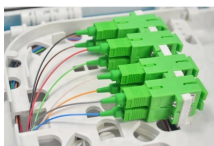

Comoros Engineering Cable Tray Specifications

Comoros Engineering Cable Tray Specifications

This guide for engineers and installers has been developed by ABB as a practical reference regarding cable tray characteristics, installation, and requirements. In addition to presenting our own product ...

The scope of supply of CABLE TRAY FASTENERS includes manufacturing inspection, testing, packing and delivery. 2.0.0 APPLICATION: For coupling adjacent cable trays and to hold them firmly. 3.0.0 ...

B. Cable tray systems are defined to include, but are not limited to straight sections of [ladder type] [trough type] [solid bottom type] [channel type] cable trays, bends, tees, elbows, drop-outs, supports ...

This document provides a general specification for cable trays for an electrical project. It outlines technical requirements, codes and standards, site conditions, quality assurance, testing and ...

This document provides information about cable trays and accessories, including straight cable trays, perforated trays, returned edge and flange types, and bent cable trays. Tables list standard sizes and ...