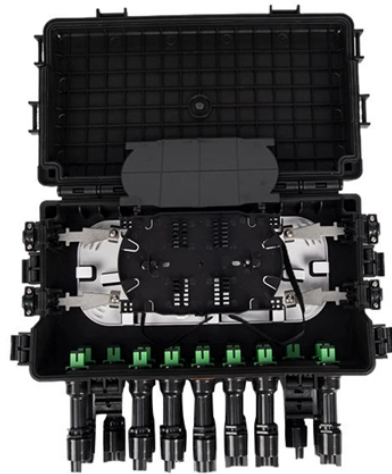

Compatible 10G Aggregation Switch Zambian Supplier

Compatible 10G Aggregation Switch Zambian Supplier

Find solutions, generate quotes, and place orders with the help of Certified Cisco partners/resellers. Log in to see your buying options. View saved estimates using Cisco Commerce (CCW).
Disclaimer: ...

The Ubiquiti UniFi USW-Aggregation, is a fully managed Layer 2 switch designed to build high-capacity network links. It provides eight 10G SFP+ ports, making it a suitable core for aggregating multiple ...

Using the switches in conjunction with H3C IMC, you can manage and monitor online users in real time and take prompt action on illegitimate behaviors. The switches offer a large number of inbound and ...

Recommended aggregation switch for large-sized networks, or core switch for small and medium-sized networks. With 20 x 1GE/2.5GE/10GE SFP+ ports and 4 x 10GE/25GE SFP28 ports, the switch ...

The Ubiquiti UniFi USW-Aggregation, is a fully managed Layer 2 switch designed to build high-capacity network links. It provides eight 10G SFP+ ports, making it a suitable core for aggregating multiple ...