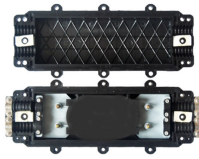

Brand : EPS Model : EM-3 45 ways Size : 400\*610\*120mm DB Series : Suitable to fit RCD, Isolator, Switch fuse or MCB as main switch DBM Series : Suitable to fit ...

Polyester distribution boxes have been of great advantage in many industrial plants. They offer safe protection even when they are exposed to extreme.

Each EPS distro is made in the USA from top quality components for maximum safety and durability. Mains breaker, neon indicator lights, test points, laser ...

EPS Metal-Clad DB Box Series - All Models Available. Durable and safe enclosures for circuit protection, proudly made in Malaysia. Why Choose EPS DB Boxes? Heavy-duty metal-clad steel ...

The design of floor standing enclosures within the nVent HOFFMAN Power System range, referred to as EPS, is based on the existing mild steel floor standing enclosure MKS and MCS, and allows for ...

EPS Box-TP is designed for three-phase grid. Per voltage range is 220/230/240V; frequency is 50/60Hz. Other technical requests should comply with the requirement of the local public grid. Check the grid ...