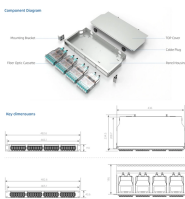

Designed to house and protect electrical wiring, switches and receptacles. UL listed and acceptable for use in 2-hour fire rated walls. Device mounting holes are pre-tapped to accept 6-32 device screws. ...