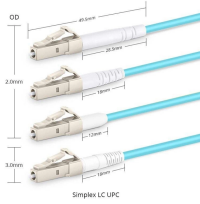

Choose from our selection of junction boxes, including over 2,800 products in a wide range of styles and sizes. Same and Next Day Delivery.