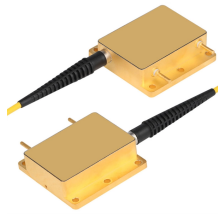

The DCPD Box is designed to distribute up to 40 A of 28 VDC nominal power through one of the output ports (J1) and another 30 A (28 VDC nominal) ...

External DC combiner boxes are used with central inverters in large-scale solar farms to consolidate thousands of strings and with single-mppt string inverters which can be managed as ...

A DC distribution box —also called a DC combiner box, DC junction box, or DC distribution panel —collects multiple DC inputs, protects each circuit, and delivers a single, organized output to ...

The method of connection of the battery, battery charger, and DC distribution systems depends on the duty, the type or load, and whether the system needs to be duplicated or whether ...

This document provides a list of components in an electrical distribution box with their names and associated wiring diagrams. It includes tables of diodes, fuses, relays, and other components like ...

Features Includes painted steel enclosure Contains 2 x PAC1600 energy meter Pre-wired with all necessary cabling for out-of the box installation to DBs Dual power tail connections provided Meter ...

Ferroamp's Power Distribution Box is a DC distribution box (DC distribution) that is used to connect the various devices installed on the DC grid to the EnergyHub. How is the Power Distribution Box ...