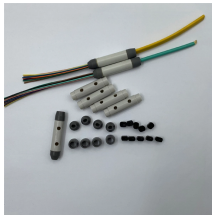

Configuration of DC Distribution Box in Israel

Configuration of DC Distribution Box in Israel

Extended range of medical and industrial DC-DC converters from 1W to 700W, wide input range of 1:2 to 1:8, high isolation voltage of up to 5kVAC, non-isolated POL, DIP, SIP, SMT, and Brick type modules

The DCPD Box is designed to distribute up to 40 A of 28 VDC nominal power through one of the output ports (J1) and another 30 A (28 VDC nominal) ...

External DC combiner boxes are used with central inverters in large-scale solar farms to consolidate thousands of strings and with single-mppt string inverters which can be managed as ...

Israel power strips and PDU power distribution units for surface mount, rack mount and general purpose applications. Multiple outlet power strips are manufactured in accordance to Israel standards with ...