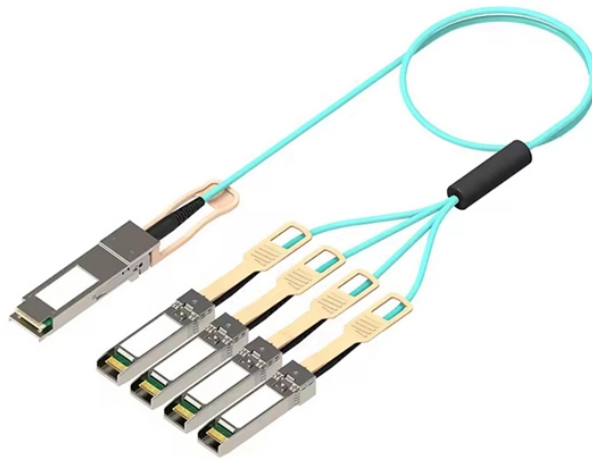

Configuration of Large Temporary Power Distribution Boxes in the Middle East

Overview

In this article, we'll explore how these specialized boxes are designed to thrive in the harshest Middle Eastern conditions, the technology that powers their reliability, and why Coloria's approach to building materials makes us the trusted partner for projects across Saudi. In this article, we'll explore how these specialized boxes are designed to thrive in the harshest Middle Eastern conditions, the technology that powers their reliability, and why Coloria's approach to building materials makes us the trusted partner for projects across Saudi. Request to customize your power box: Choose your box's input, output & breaker protection What's inside the box?

Why choose Power Distros?

Boxes are made from shock-absorbing, high-density plastic Customize your box's input, output, and breaker protection We offer our clients end-to-end project. Powering Progress in the Desert: How Coloria's Engineered Solutions